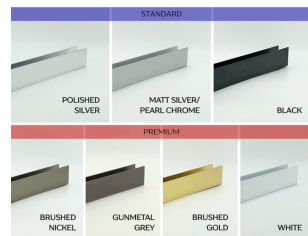

#### HARDWARE

##### STANDARD

● Polished Silver

● Matt Silver

● Black

##### PREMIUM

● Brushed Nickel

● Gunmetal Grey

● Brushed Gold

● White

##### SPECIAL ORDER

● Rose Gold

● Bronze

SHOWER SCREEN HARDWARE  
FRAMING CHANNELS