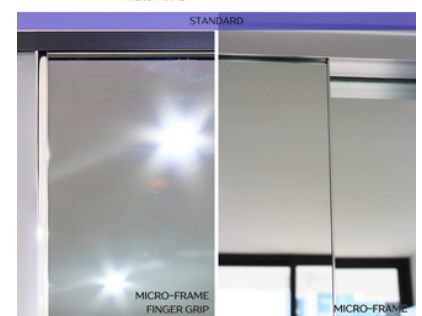

WARDROBE DOORS: FRAMELESS

PRODUCT GUARANTEE

CIVIC FRAMELESS SLIDING WARDROBE DOORS INSERTS, TRACKS AND FRAMING ARE COVERED BY A 12 MONTH WARRANTY UNDER NORMAL RESIDENTIAL USE CONDITIONS.

OBLIGATION-FREE MEASURE & QUOTE

For more information on this product scan the QR code
Servicing Southeast Queensland and Northern NSW including Brisbane,
Gold Coast, Sunshine Coast, Ipswich, Byron Bay, Hervey Bay and Toowoomba.

(07) 3441 7777

www.civicscreens.com.au

CIVIC SHOWER SCREENS & WARDROBES