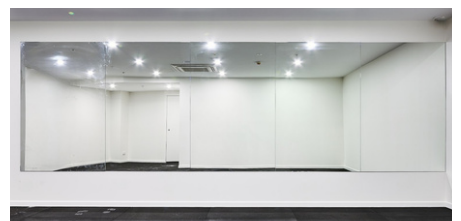

RECTANGLE

SQUARE

ROUND ★

OVAL ★

D END ★

ARCH ★

PILL ★

FRAMELESS MIRROR WALLS

- Max per mirror is 2.7m²

PRODUCT GUARANTEE

CIVIC FRAMELESS MIRRORS ARE COVERED BY A 12 MONTH WARRANTY UNDER NORMAL RESIDENTIAL USE CONDITIONS.

OBLIGATION-FREE MEASURE & QUOTE

For more information on this product scan the QR code
Servicing Southeast Queensland and Northern NSW including Brisbane,
Gold Coast, Sunshine Coast, Ipswich, Byron Bay, Hervey Bay and Toowoomba.

(07) 3441 7777

www.civicscreens.com.au

CIVIC SHOWER SCREENS
& WARDROBES