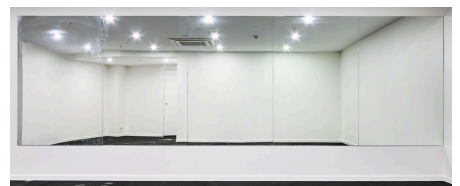

SPECIAL ORDER

- Bevelled

FRAMELESS MIRROR WALLS

- Max per mirror is 2.7m²

PRODUCT GUARANTEE

CIVIC FRAMELESS MIRRORS ARE COVERED BY A 12 MONTH WARRANTY UNDER NORMAL RESIDENTIAL USE CONDITIONS.