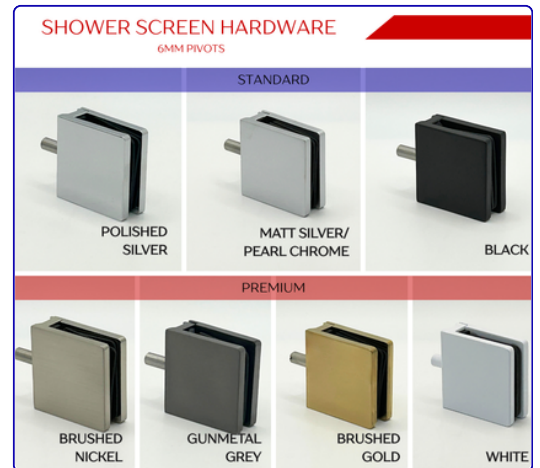

S3 SLEEK

6mm Semi-Frameless Shower Screen

Hardware: 6mm Pivots, Framing, Handles

STANDARD COLOURS

- Polished Silver
- Matt Silver/ Pearl Chrome
- Black

PREMIUM COLOURS

- Brushed Nickel
- Gunmetal Grey
- Brushed Gold
- White

SPECIAL ORDER

- Additional powder coated colours

Toughened Glass: 6mm

STANDARD

- Clear

PREMIUM - Low Iron

- Satin Lite (textured)
- Acid Etch (frosted)

SPECIAL ORDER

- Grey Tint

Heights

STANDARD

- 2m
- 2.1m

PREMIUM

- Any custom height up to 2.1m

S3 SLEEK NOTES

- Accessible door option available
- Gold hardware and framing may show variation in colour
- A Special Order refers to a non-standard product that is available by request. These items typically require a minimum order quantity, are subject to availability, and may incur additional costs and extended lead or processing times.