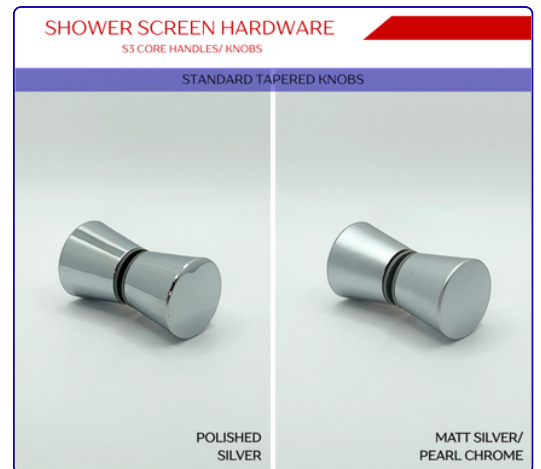

S3 CORE

6mm Semi-Frameless Shower Screen

Hardware: Pivots, Framing, Handles

STANDARD

- Polished Silver
- Matt Silver/ Pearl Chrome

Toughened Glass: 6mm

- Clear

Height

- o 2m (standard)

Configurations

- o Front
- o Front and Return
- o Accessible door option