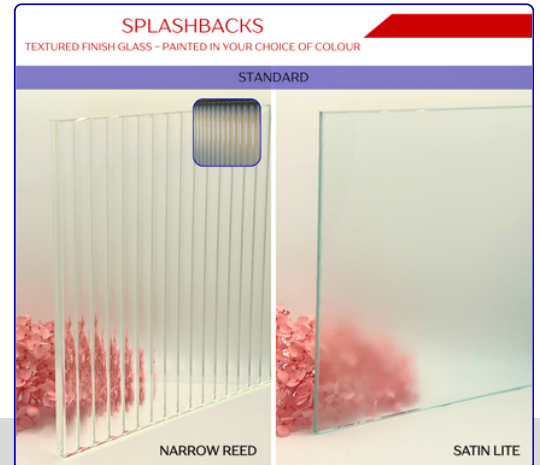

PRODUCTS
**STYLES &
SELECTIONS**

SPLASHBACKS

Glass

MIRRORMAX SPLASHBACK

STANDARD

-  Grey MirrorMax
-  Bronze MirrorMax
-  Black MirrorMax

SPECIAL ORDER

-  Gold MirrorMax
-  Silver MirrorMax

PAINTED SPLASHBACK INCL METALLIC PAINT

- Custom-coloured to match:
 - Australian Colour Standards
 - Australian Dulux Colours
- Metallic Paint
 -  Silver
 -  Pearl
 -  Copper
 -  Mini Sparkle

TEXTURED & PAINTED SPLASHBACK

Glass Textures

-  Satin Lite
-  Acid Etch/ Matt Finish
-  Narrow Reed (Fluted)

Paint Colours

- As above

PRINTED SPLASHBACK

- Custom Designs, High Res Images, Photos

Configurations

- Straight: Rectangle/ Square
- T Shaped: 1 piece or 2
- L Shaped
- U Shaped/ 3 side

SPLASHBACK NOTES

- Matt Finish/ Acid Etch +35%
- MirrorMax is produced using an advanced magnetron sputter coating process, creating a durable reflective finish with enhanced clarity and moisture resistance for long-term performance.
- Edgework: Polished edges included unless otherwise specified.
- Cutouts extra
- Slight colour variation between toughened and untoughened splashback glass. Silver not available in toughened.
- A Special Order refers to a non-standard product that is available by request. These items typically require a minimum order quantity, are subject to availability, and may incur additional costs and extended lead or processing times.