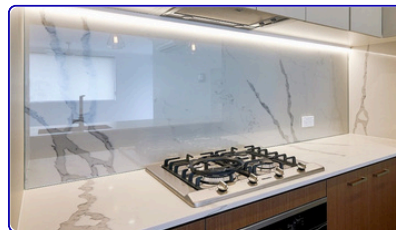

Glass Textures

-  Satin Lite
-  Acid Etch/ Matt Finish
-  Narrow Reed (Fluted)

Paint Colours

- As above

PRINTED SPLASHBACK

- Custom Designs, High Res Images, Photos

Configurations

- Straight: Rectangle/ Square
- T Shaped: 1 piece or 2
- L Shaped
- U Shaped/ 3 side