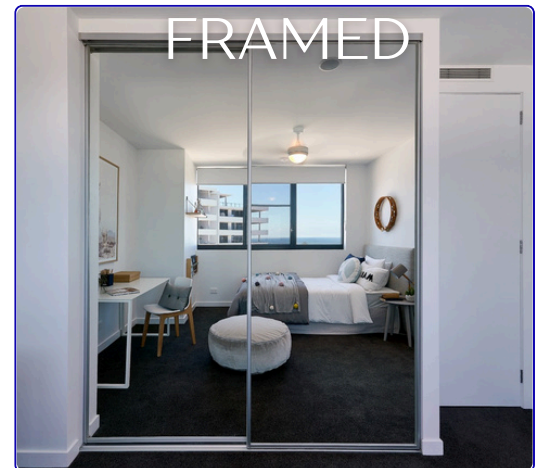

SPECIAL ORDER

- Clear Glass
- Grey Glass
- Bronze Glass
- Satin Lite (textured privacy glass)
- Acid Etch (frosted privacy glass)
 - o Painted Glass*

Frame and Track Colours

STANDARD

- Polished Silver
- Matt Silver
- Black
- White

SPECIAL ORDER – Framed

- White Shoji
- Matt Gold
- Almond
- White Birch

SLIDING WARDROBE DOORS

Framed and Slimline

Track Types: Framed

STANDARD

- Standard (EWD3) 83mm deep
- Raised (EWD34) 83mm deep
- Standard with Lip (EWD3A) 83mm deep