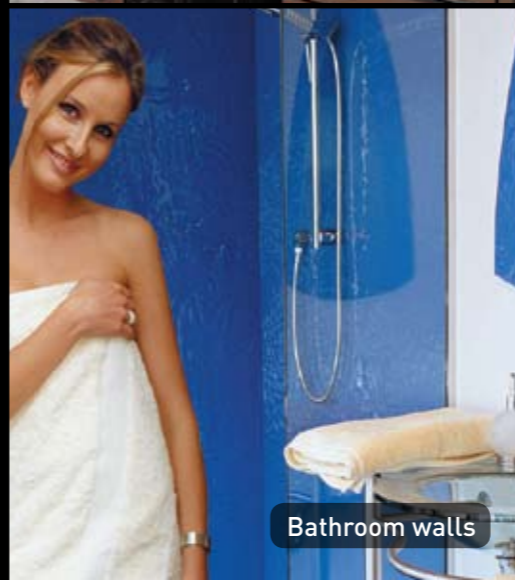

You can take it to the next level of 'wow' factor and choose a 'metallic' or 'pearl' finish. Civic can create an individual design with your choice of personalised colours..

Whatever you desire at Civic we can create it for you.

White on starfire

White on clear

Bathroom walls