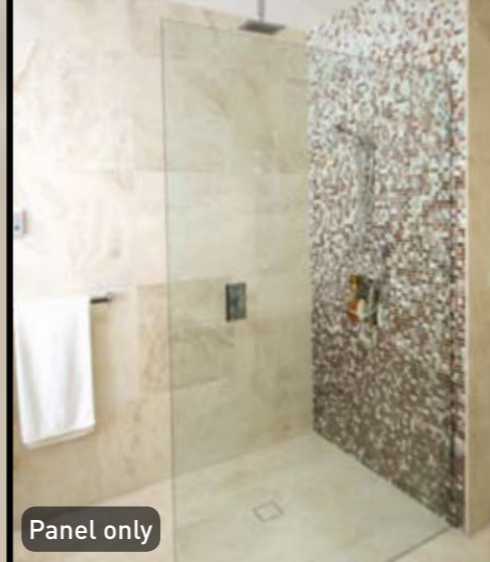

*Civic... where design excellence meets inspiration*

**CIVIC** SHOWER SCREENS  
& WARDROBES

*the perfect finish*

Floor to ceiling

Panel only

Dog-leg

Tricia Screen

ALL SCREENS ARE MADE TO SUIT YOUR INDIVIDUAL NEEDS, BUILT TO AUSTRALIAN STANDARDS AND COME WITH A CERTIFICATE OF COMPLIANCE