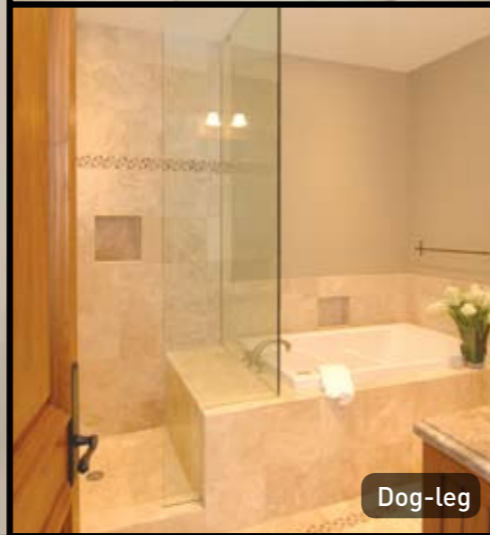

*Civic... where design excellence meets inspiration*

**CIVIC** SHOWER SCREENS  
& WARDROBES

*the perfect finish*

Floor to ceiling

Panel only

Dog-leg

Tricia Screen

ALL SCREENS ARE MADE TO SUIT YOUR INDIVIDUAL NEEDS, BUILT TO AUSTRALIAN STANDARDS AND COME WITH A CERTIFICATE OF COMPLIANCE

# FRAMWELLES

CHROME HINGE

SB-10 PATCH FITTING

CHROME HANDLE

HALF ROUND - PVC SEAL

SAND BLASTING

GLASS GUSSET