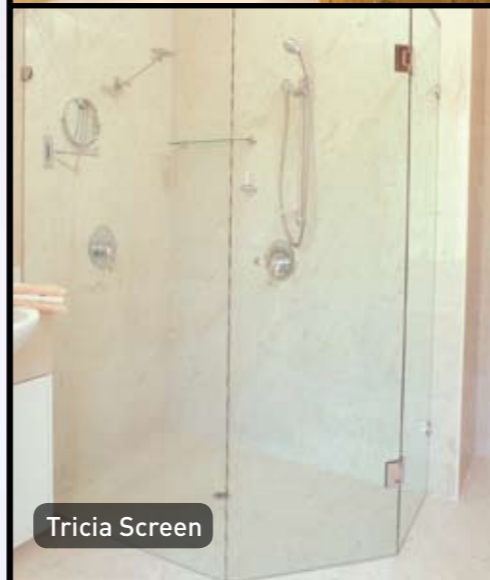

*Civic... where design excellence meets inspiration*

**CIVIC** SHOWER SCREENS  
& WARDROBES

*the perfect finish*

Floor to ceiling

Panel only

Dog-leg

Tricia Screen

ALL SCREENS ARE MADE TO SUIT YOUR INDIVIDUAL NEEDS, BUILT TO AUSTRALIAN STANDARDS AND COME WITH A CERTIFICATE OF COMPLIANCE

# FRAMWELLES

CHROME HINGE

SB-10 PATCH FITTING

CHROME HANDLE

HALF ROUND - PVC SEAL

SAND BLASTING

GLASS GUSSET